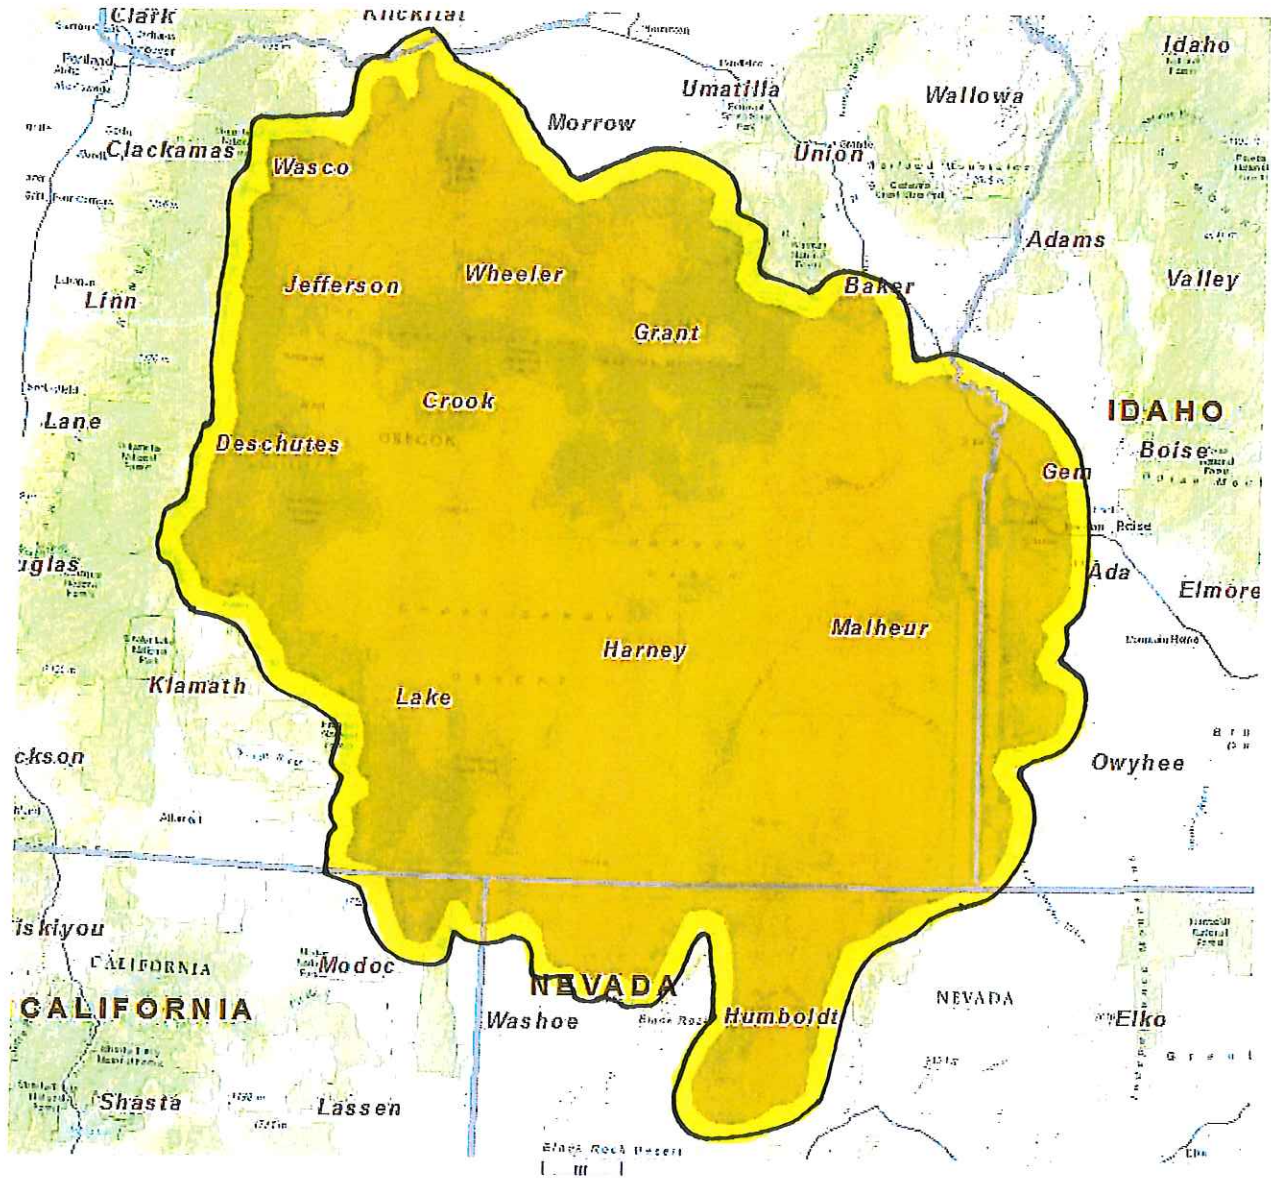

Traditional Territory (Burns Paiute Tribe)

The Burns Paiute Tribe traditional aboriginal territory extends from the east foothills of the Cascades up north to The Dalles, extending east into Boise, Idaho, south to Smokey Spring, Nevada, and into California, to the southern tip of Goose Lake.

Scale: 1:3,000,000

Traditional Territory

0 45 90 180 Miles

1:5,000,000

Legend

 Burns Paiute Tribe Traditional Territory