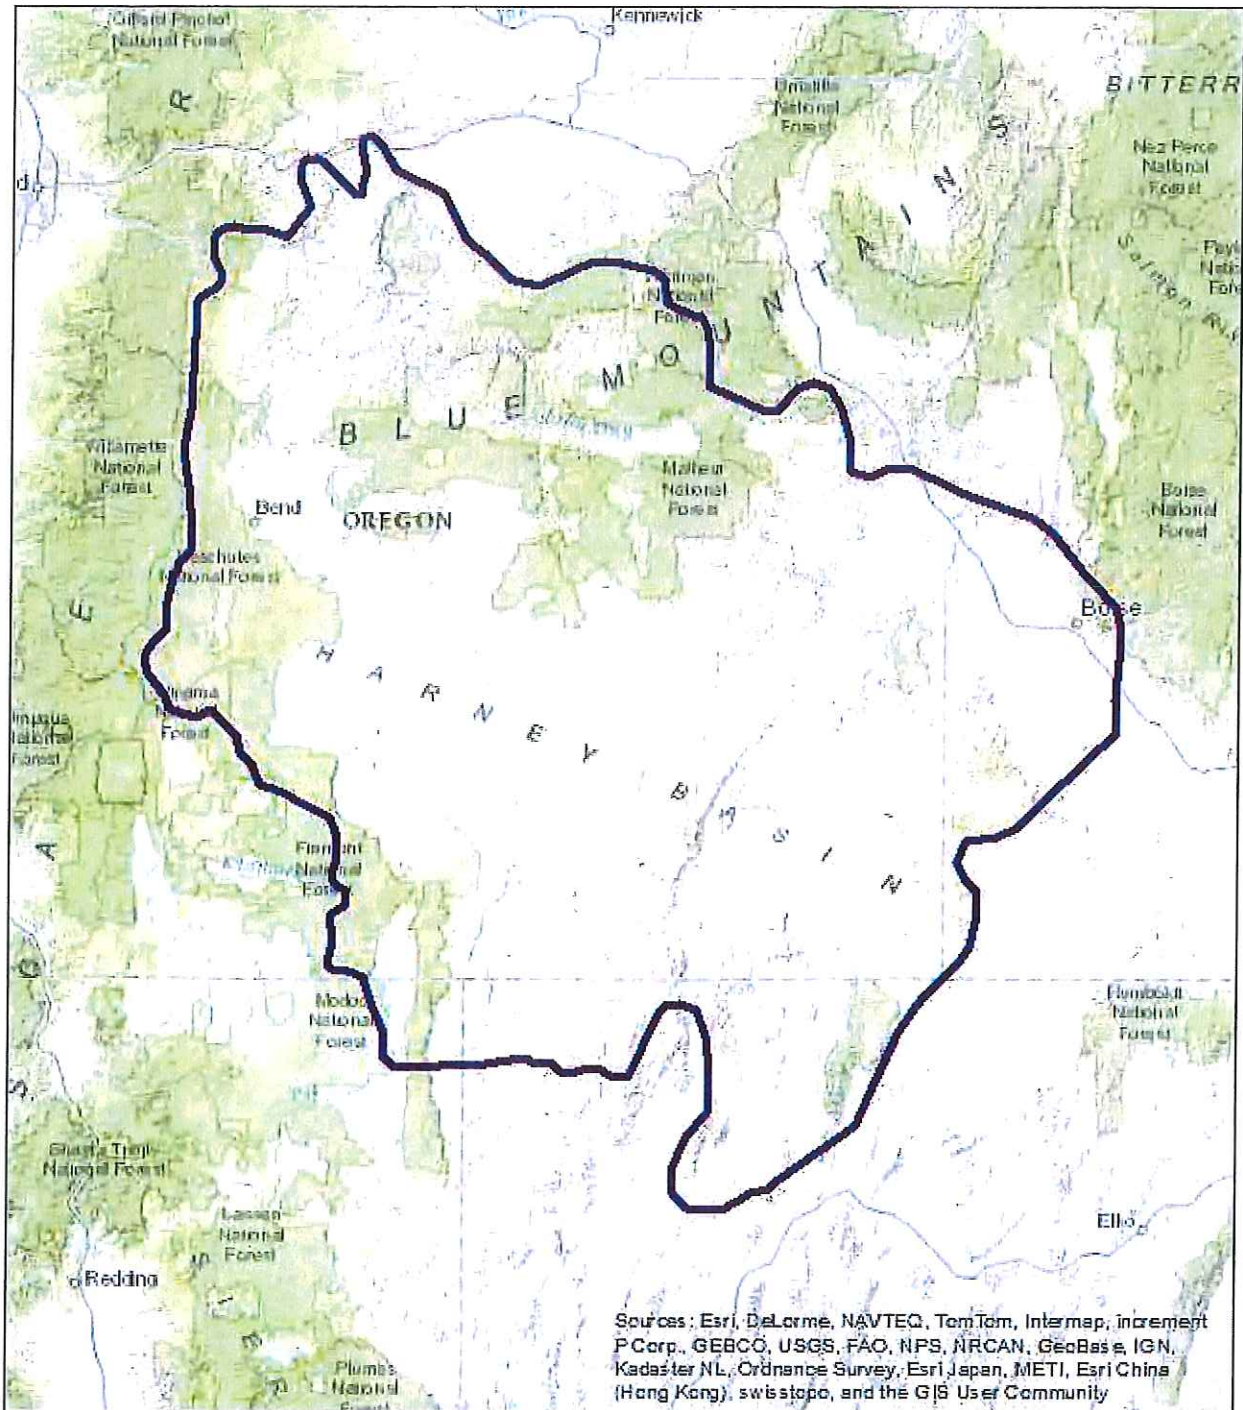

Traditional Territory (Burns Paiute Tribe)

The Burns Paiute Tribe traditional aboriginal territory extends from the east foothills of the Cascades up north to The Dalles, extending east into Boise, Idaho, south to Smokey Spring, Nevada, and into California, to the southern tip of Goose Lake.

Scale: 1:3,000,000

Traditional Territory

0 45 90 180 Miles

1:5,000,000

Legend

 Burns Paiute Tribe Traditional Territory